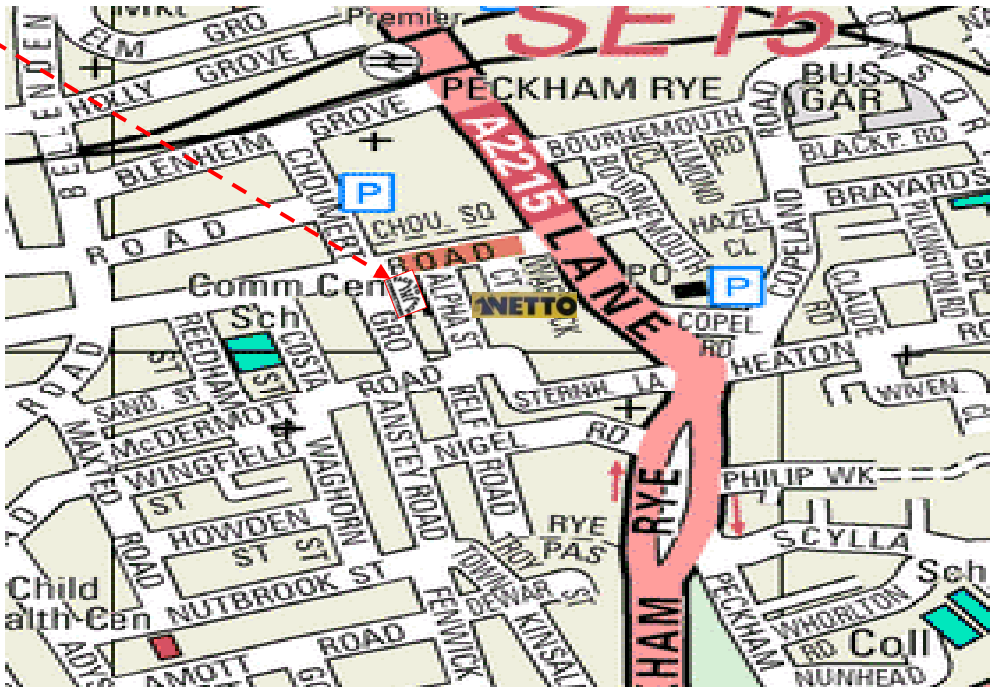

Directions to CYPA – Face 2 Face Connections

Located on: 2nd Floor Thomas Calton Centre
Alpha Street
Peckham
SE15 4NX

TEL / FAX 020 7252-8882 (24hr Ansa)

E-Mail: info@cypa.org.uk

Travel By Buses No: 12, 37, 63, 78, 312, 343, 363, P12

These buses stop right outside ASDA Supermarket you can then walk through the supermarket and out the back, then go across the Carpark. You will then see Thomas Calton Centre across the road. CYPA–Face 2 Face Connections is located on the 2nd Floor.

Travel By British Rail To: Peckham Rye Station

Take the train to Peckham Rye, turn right out of the station walk up Rye Lane until you arrive at ASDA Supermarket. Walk through the supermarket and out the back and through the Carpark. You will then see Thomas Calton Centre across the road. CYPA–Face 2 Face Connections is located on the 2nd Floor.